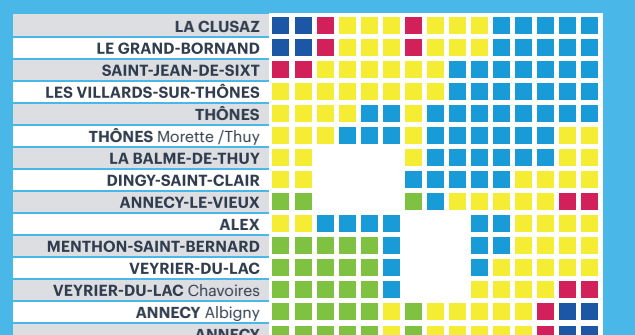

Période été : du 8 juillet 2023 au 31 août 2023
Période hiver : du 17 décembre 2022 au 30 avril 2023
Période intersaison : du 1 septembre 2022 au 16 décembre 2022 et du 01 mai 2023 au 7 juillet 2023

TRANSPORTEUR ALPBUS
32 rue des Vanneaux - ZAE Les Jourdiés
74800 SAINT-PIERRE-EN-FAUCIGNY
04 50 03 70 09
alpbus@ratpdev.com / www.voyages-alpbus.fr

Gare routière Annecy
04 26 73 34 34
guichets.annecy@auvergnerhonealpes.fr

Pour le transport de substitution, merci de réserver votre trajet auprès de la centrale de réservation au 04 87 73 72 74 jusqu'à 16h la veille du jour du transport.

* Sur présentation d'une carte mobilité inclusion ou carte régionale illico Mobilité : réduction de 50% pour la personne en situation de handicap et gratuité pour son accompagnateur.
La gratuité est offerte aux enfants de moins de 6 ans accompagnés par un adulte.
Vous pouvez consulter les conditions générales de vente et de transport à bord des autocars.

■ Pas de trajet possible

Table of fares and titles for different zones (ZONE GRAND ANNECY, ZONE 1, ZONE 2, ZONE 3) including items like 'BILLET UNITÉ', 'BILLET UNITÉ DÉCLIC' 50 %', 'ABONNEMENT MENSUEL' with corresponding prices in Euros.

Table of fares and titles for ZONE 4, including items like 'BILLET UNITÉ', 'BILLET UNITÉ DÉCLIC' 50 %', 'ABONNEMENT MENSUEL' with corresponding prices in Euros.

■ Pas de trajet possible

■ Pas de trajet possible

Sibra La tarification SIBRA s'applique en zone Grand Annecy.
Vous pouvez prendre connaissance de tous les tarifs sur le site www.sibra.fr.
La tarification Déclit' ne s'applique pas à l'intérieur de cette zone tarifaire.

* Formule n°5 - Décret n°2011-1336 du 24 octobre 2011.